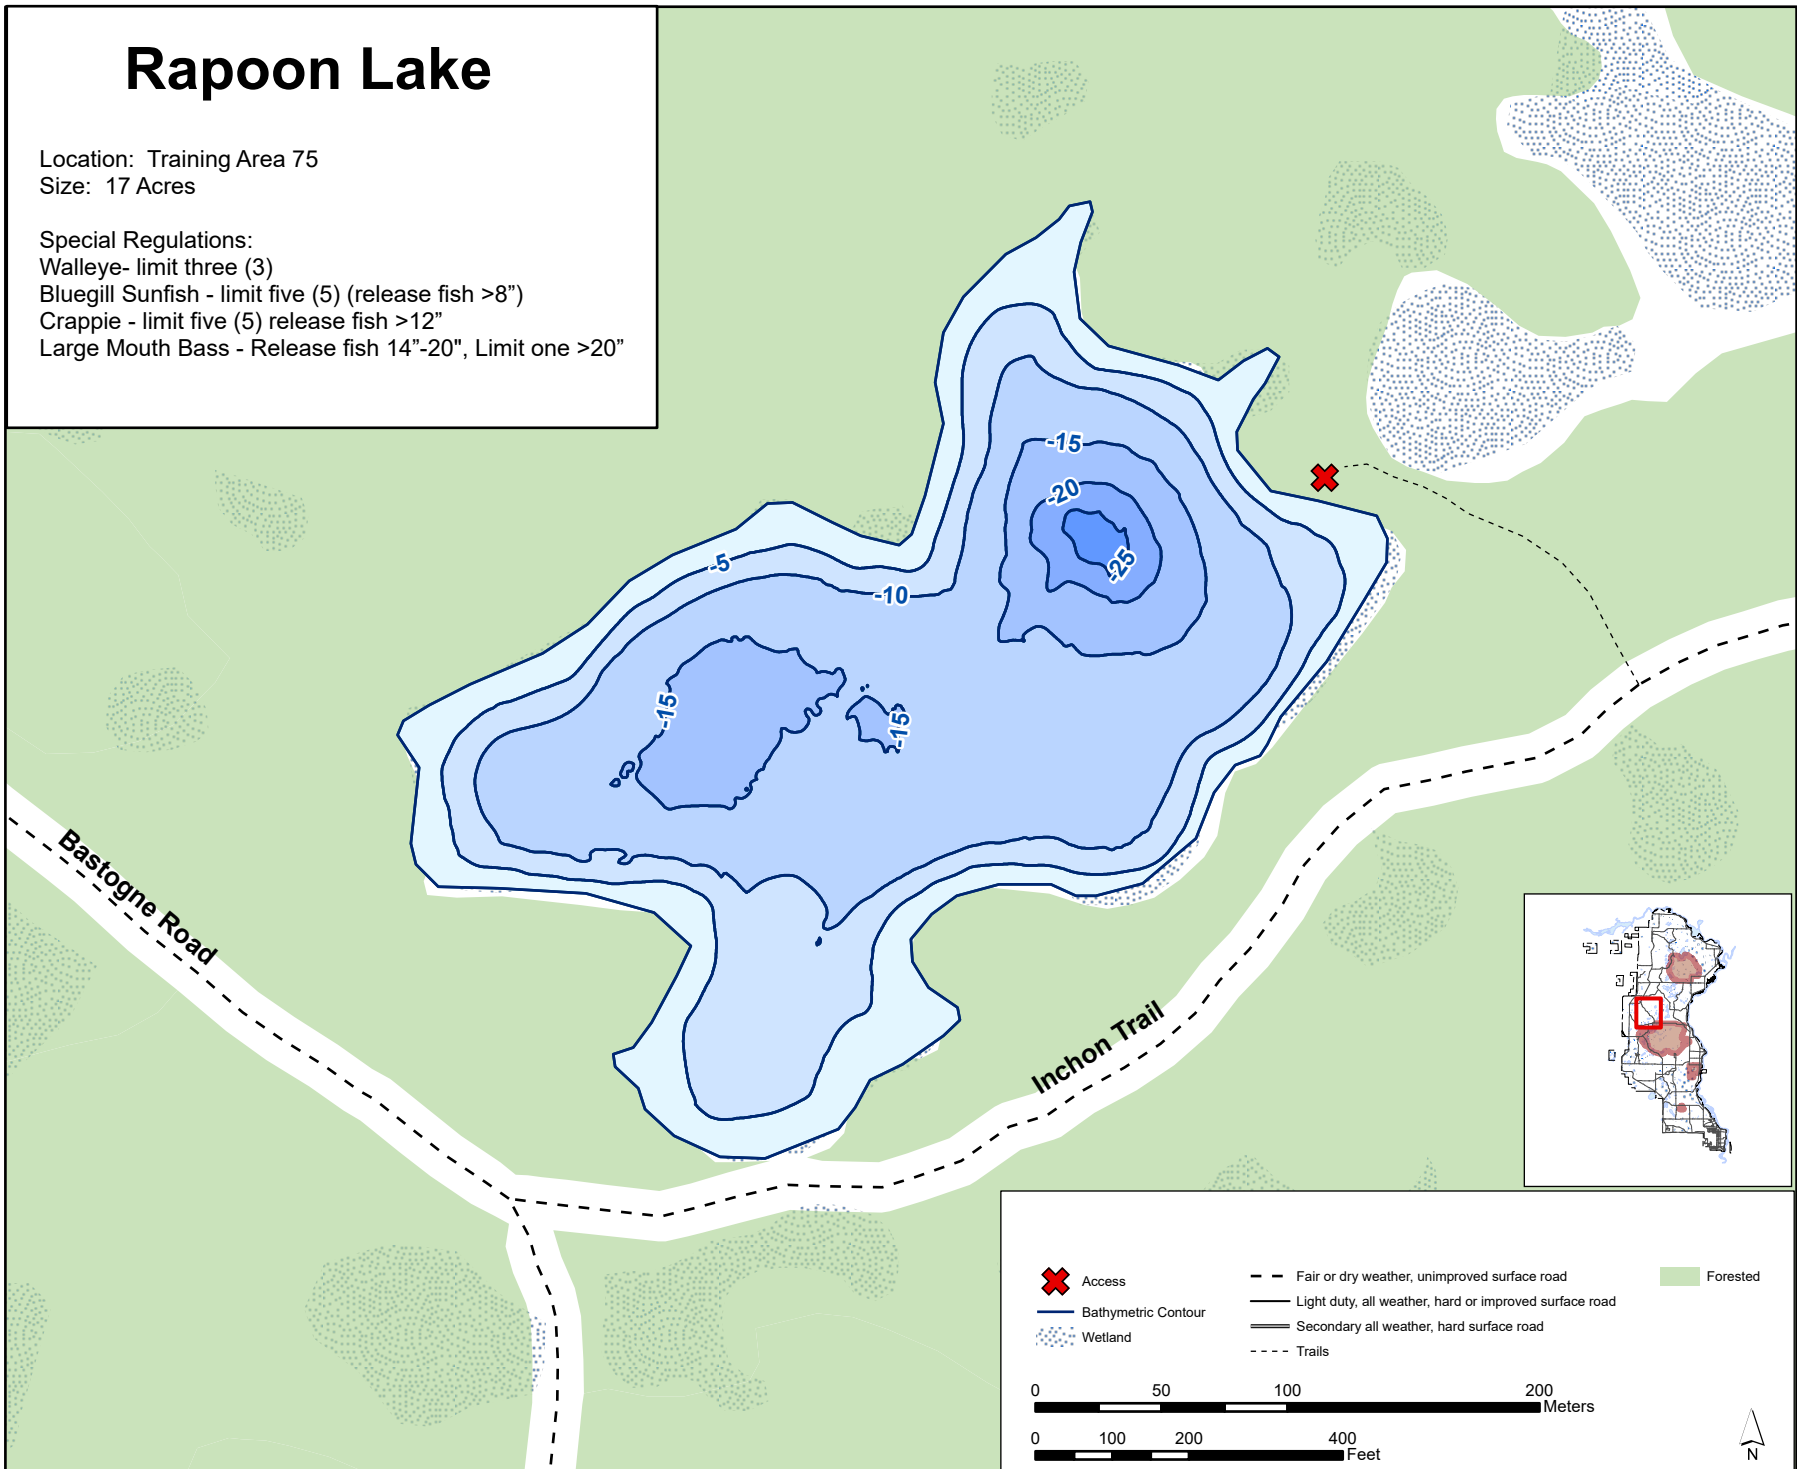

Rapoon Lake

Location: Training Area 75
Size: 17 Acres

Special Regulations:
Walleye- limit three (3)
Bluegill Sunfish - limit five (5) (release fish >8")
Crappie - limit five (5) release fish >12"
Large Mouth Bass - Release fish 14"-20", Limit one >20"

Access	Fair or dry weather, unimproved surface road	Forested
Bathymetric Contour	Light duty, all weather, hard or improved surface road	
Wetland	Secondary all weather, hard surface road	
	Trails	

0 50 100 200 Meters
0 100 200 400 Feet