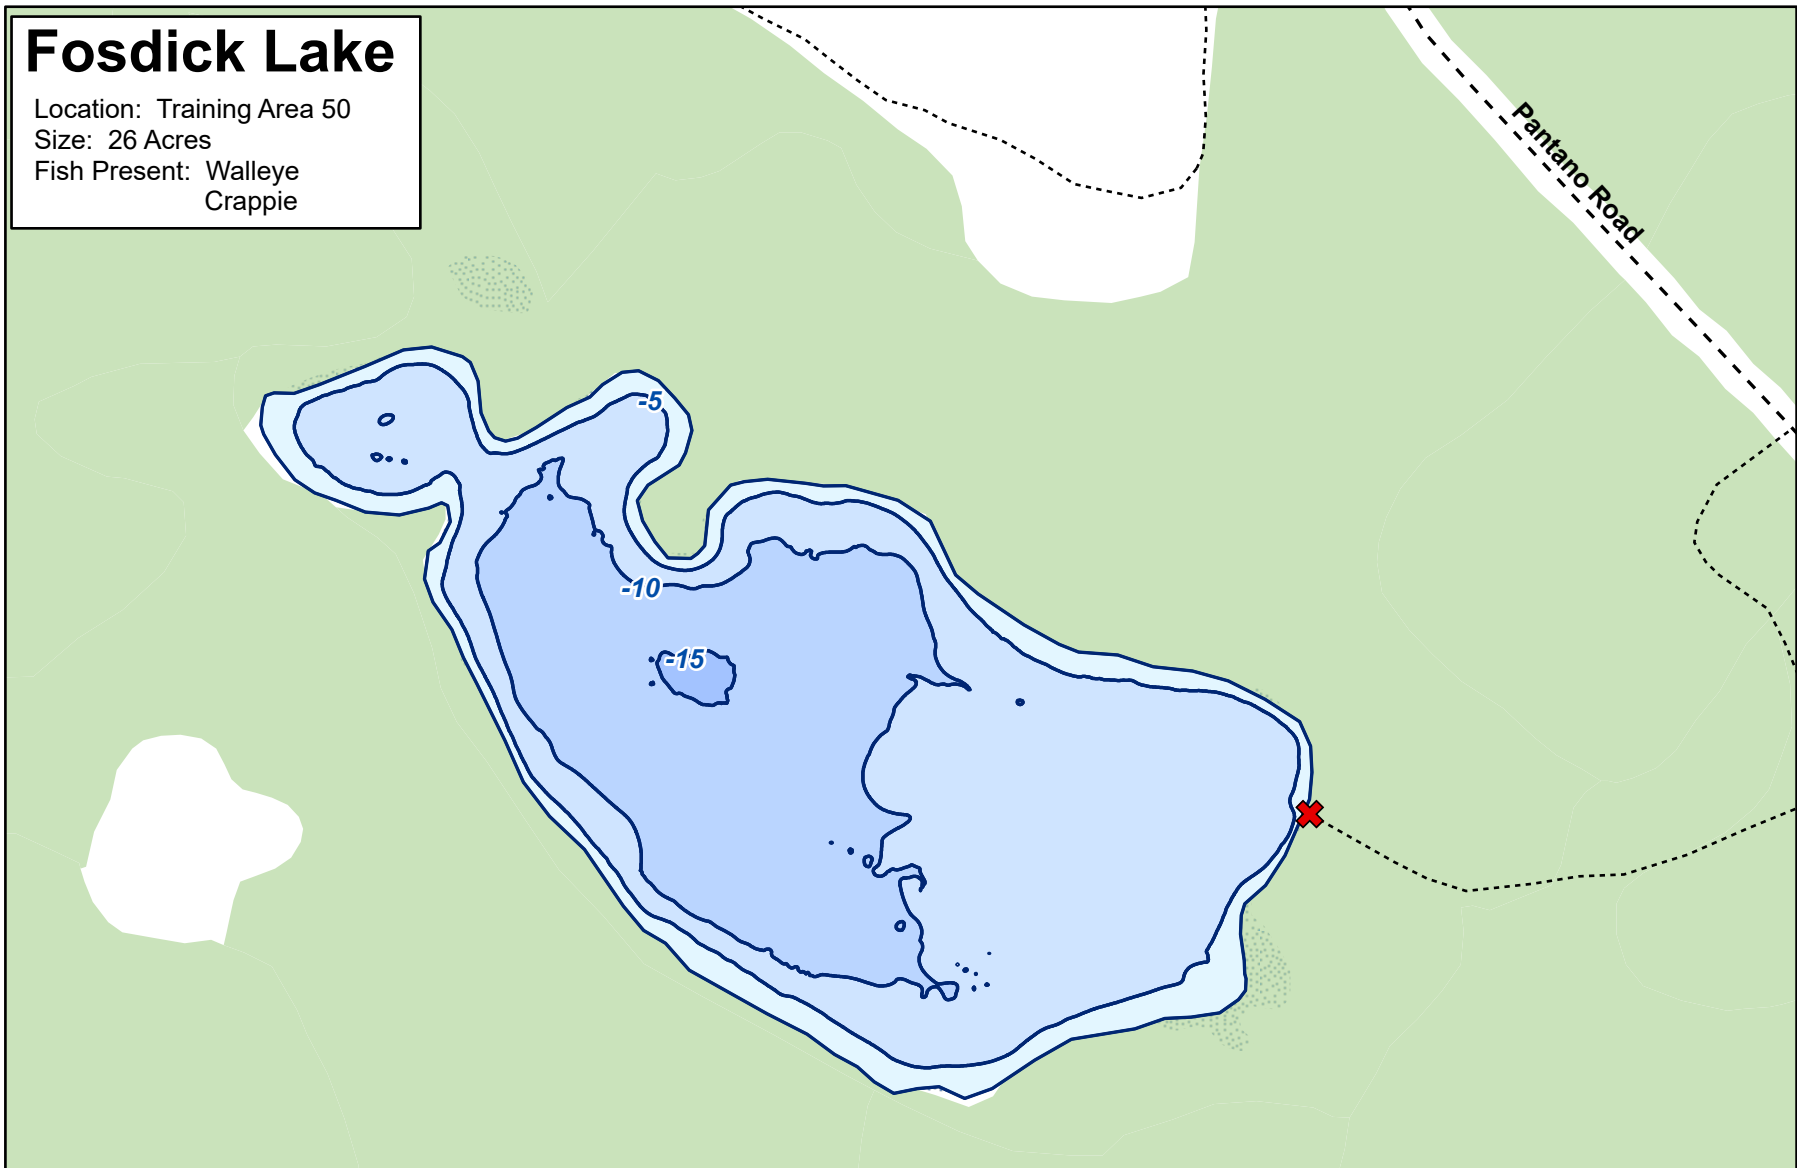

Fosdick Lake

Location: Training Area 50
Size: 26 Acres
Fish Present: Walleye
Crappie

Legend:

- Current Access (Red X)
- Bathymetric Contour (Blue line)
- Wetland (Dotted green)
- Forested (Green)
- Fair or dry weather, unimproved surface road (Dashed black line)
- Trail (Dotted black line)

Scale:

0 50 100 200 Meters

0 100 200 400 600 800 Feet

North Arrow: N