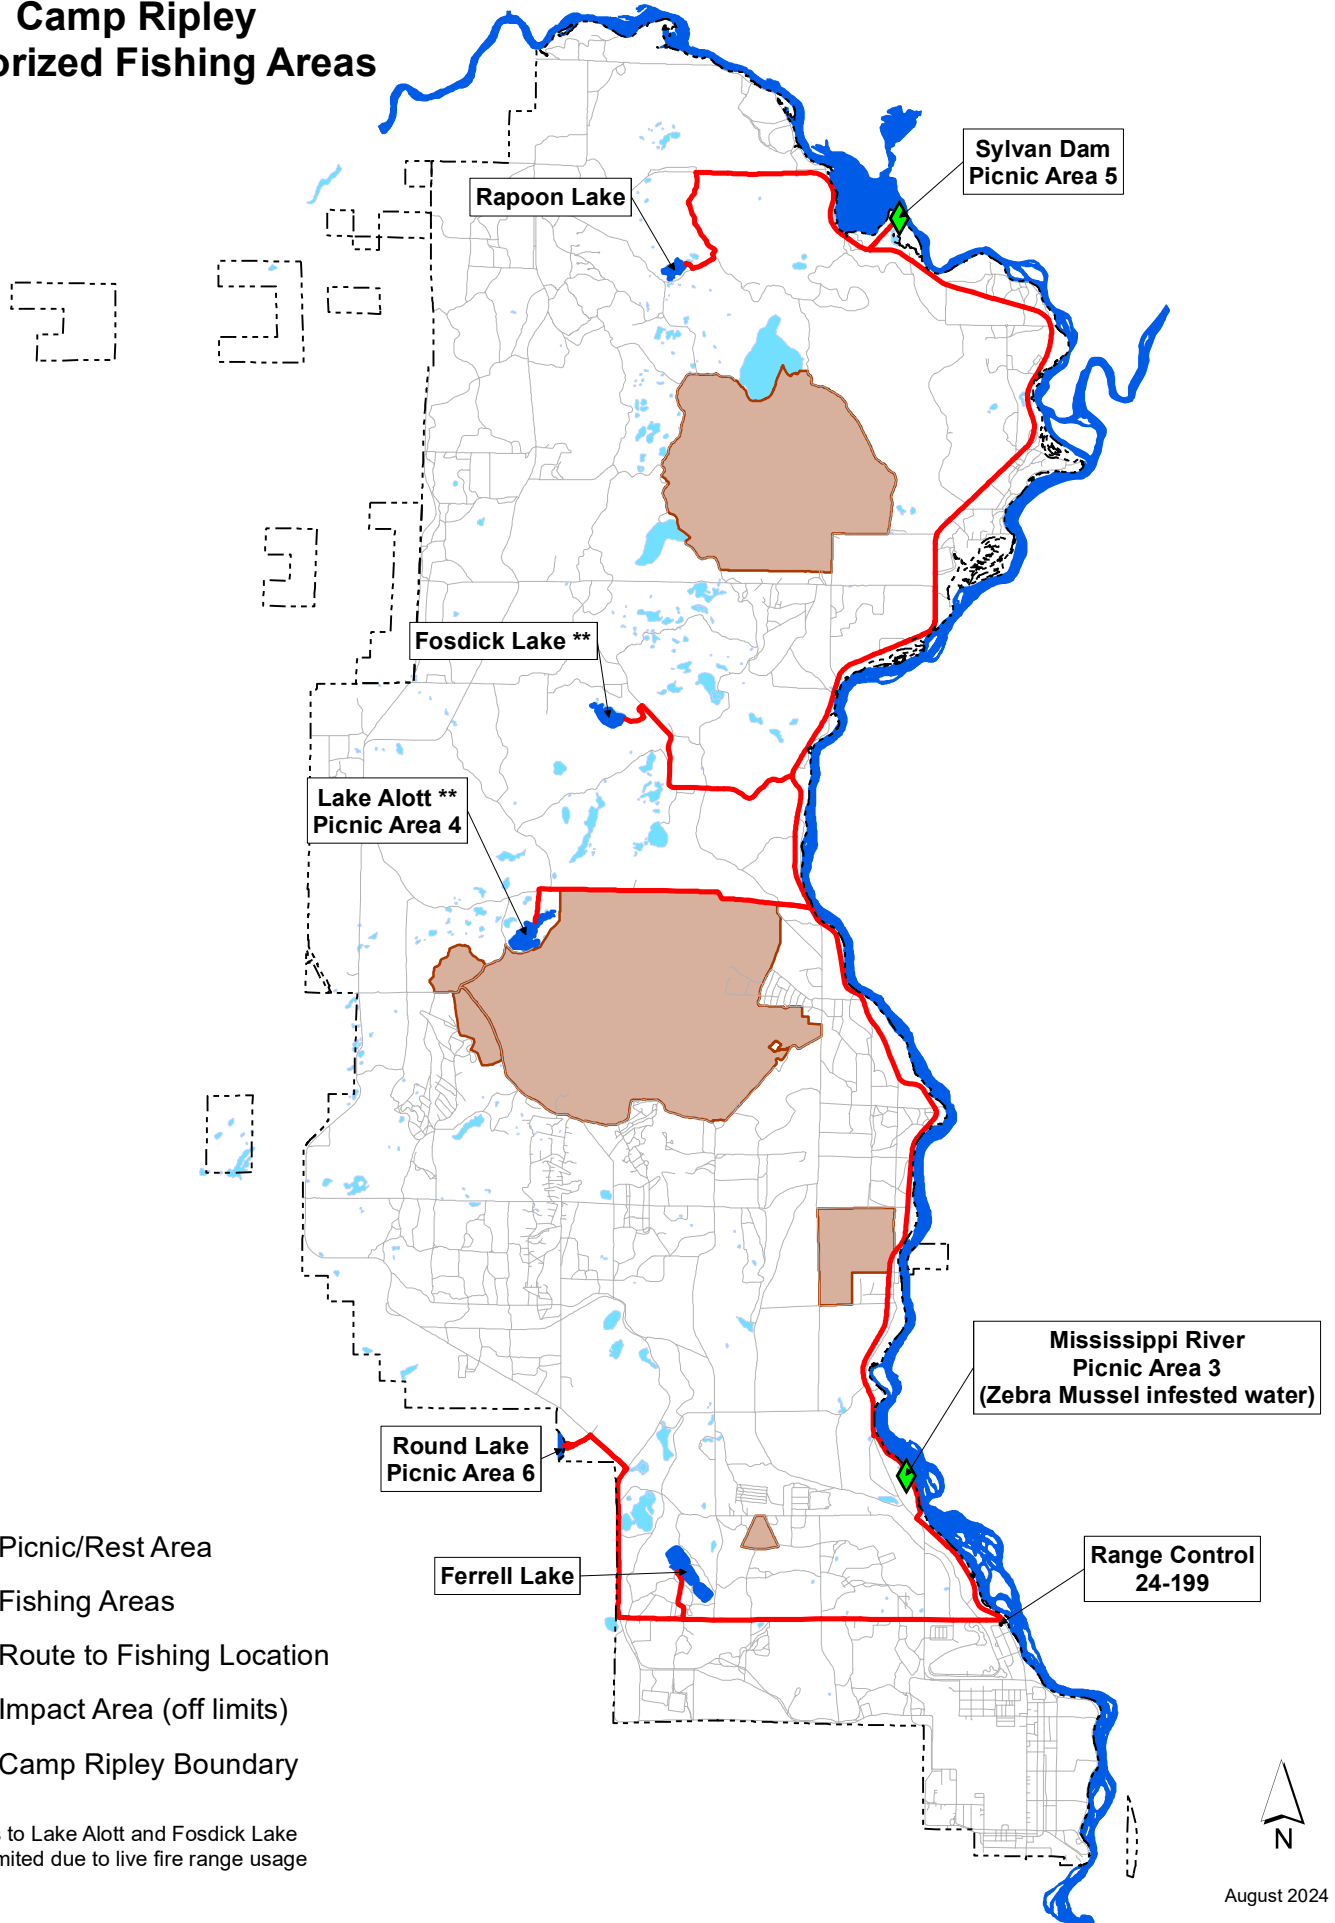

# Camp Ripley Authorized Fishing Areas

-  Picnic/Rest Area
-  Fishing Areas
-  Route to Fishing Location
-  Impact Area (off limits)
-  Camp Ripley Boundary

\*\* Access to Lake Alott and Fosdick Lake may be limited due to live fire range usage