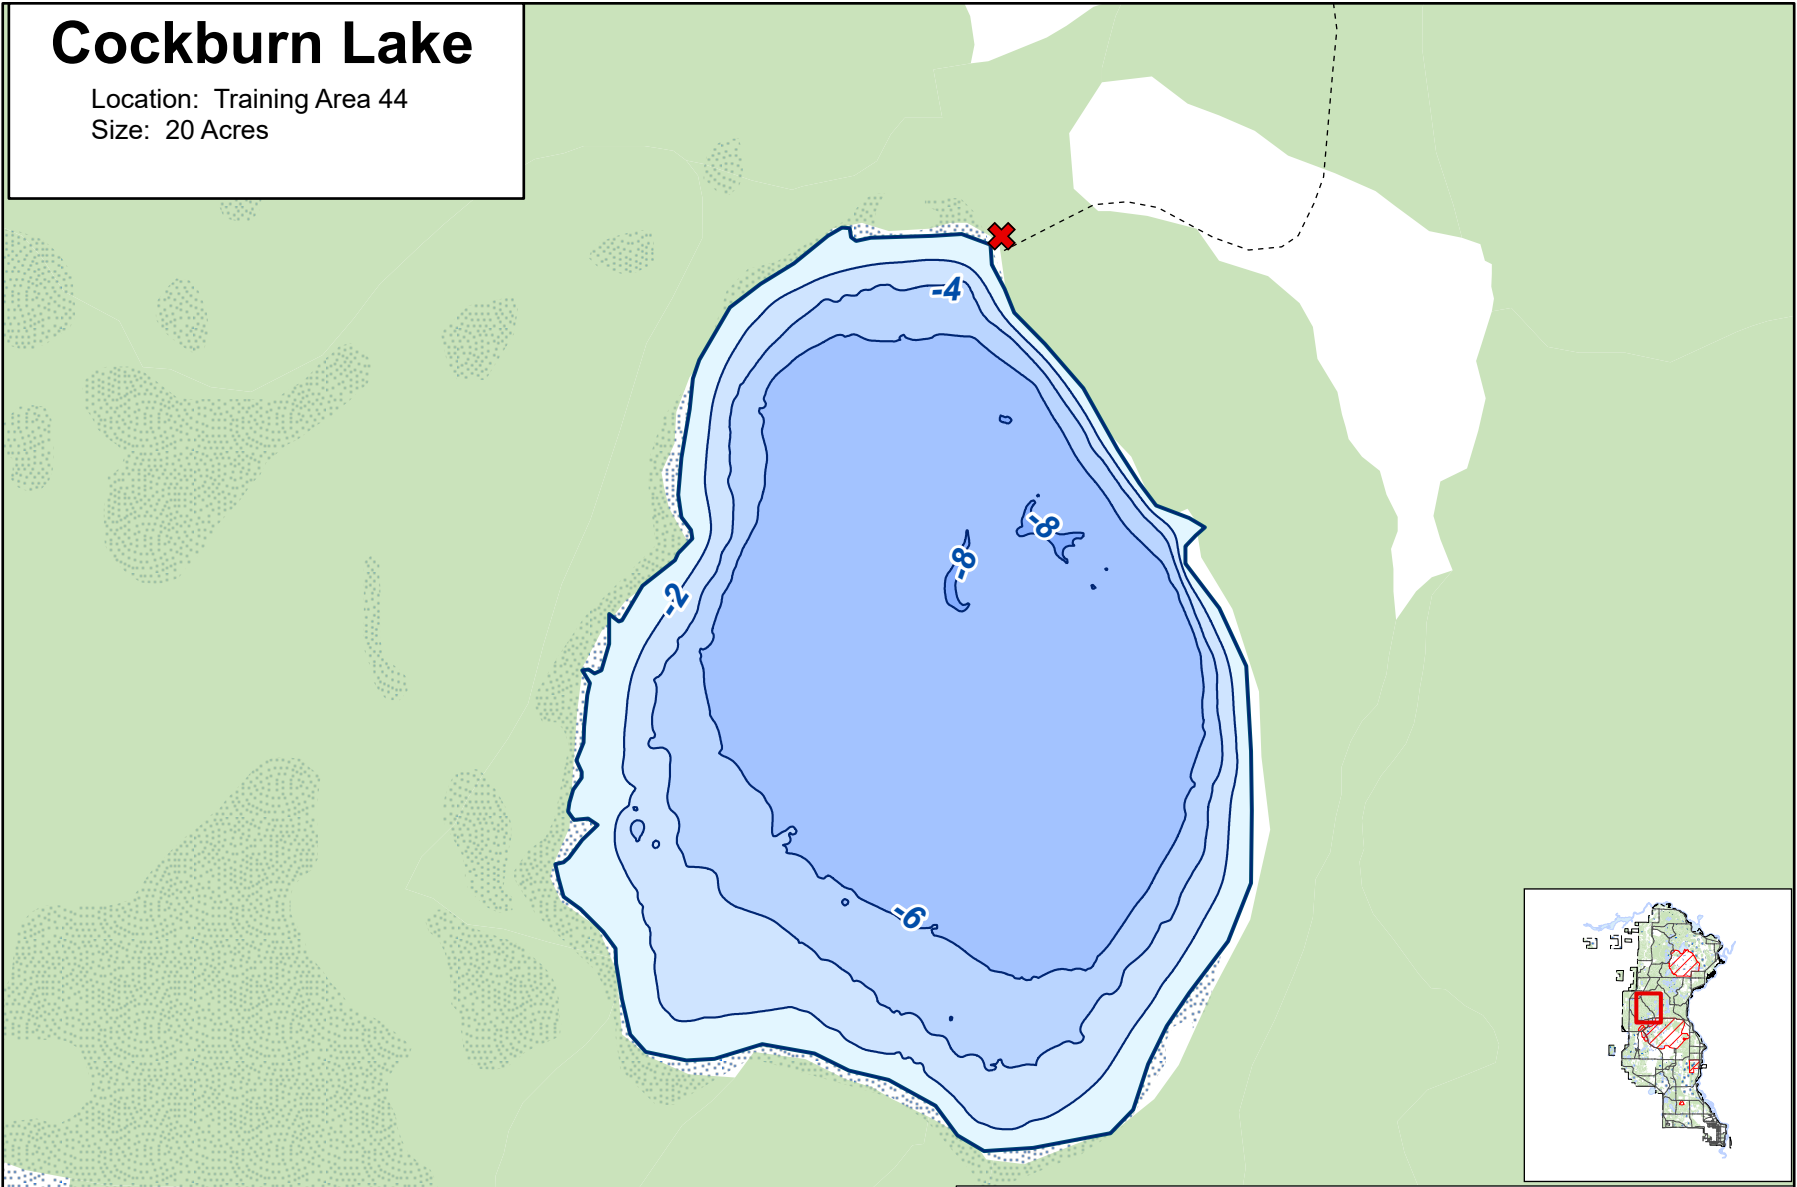

Cockburn Lake

Location: Training Area 44
Size: 20 Acres

Access	Fair or dry weather, unimproved surface road
Bathymetric Contour	Light duty, all weather, hard or improved surface road
Wetland	Secondary all weather, hard surface road
Forested	Trails

0 50 100 200 Meters

0 100 200 400 Feet